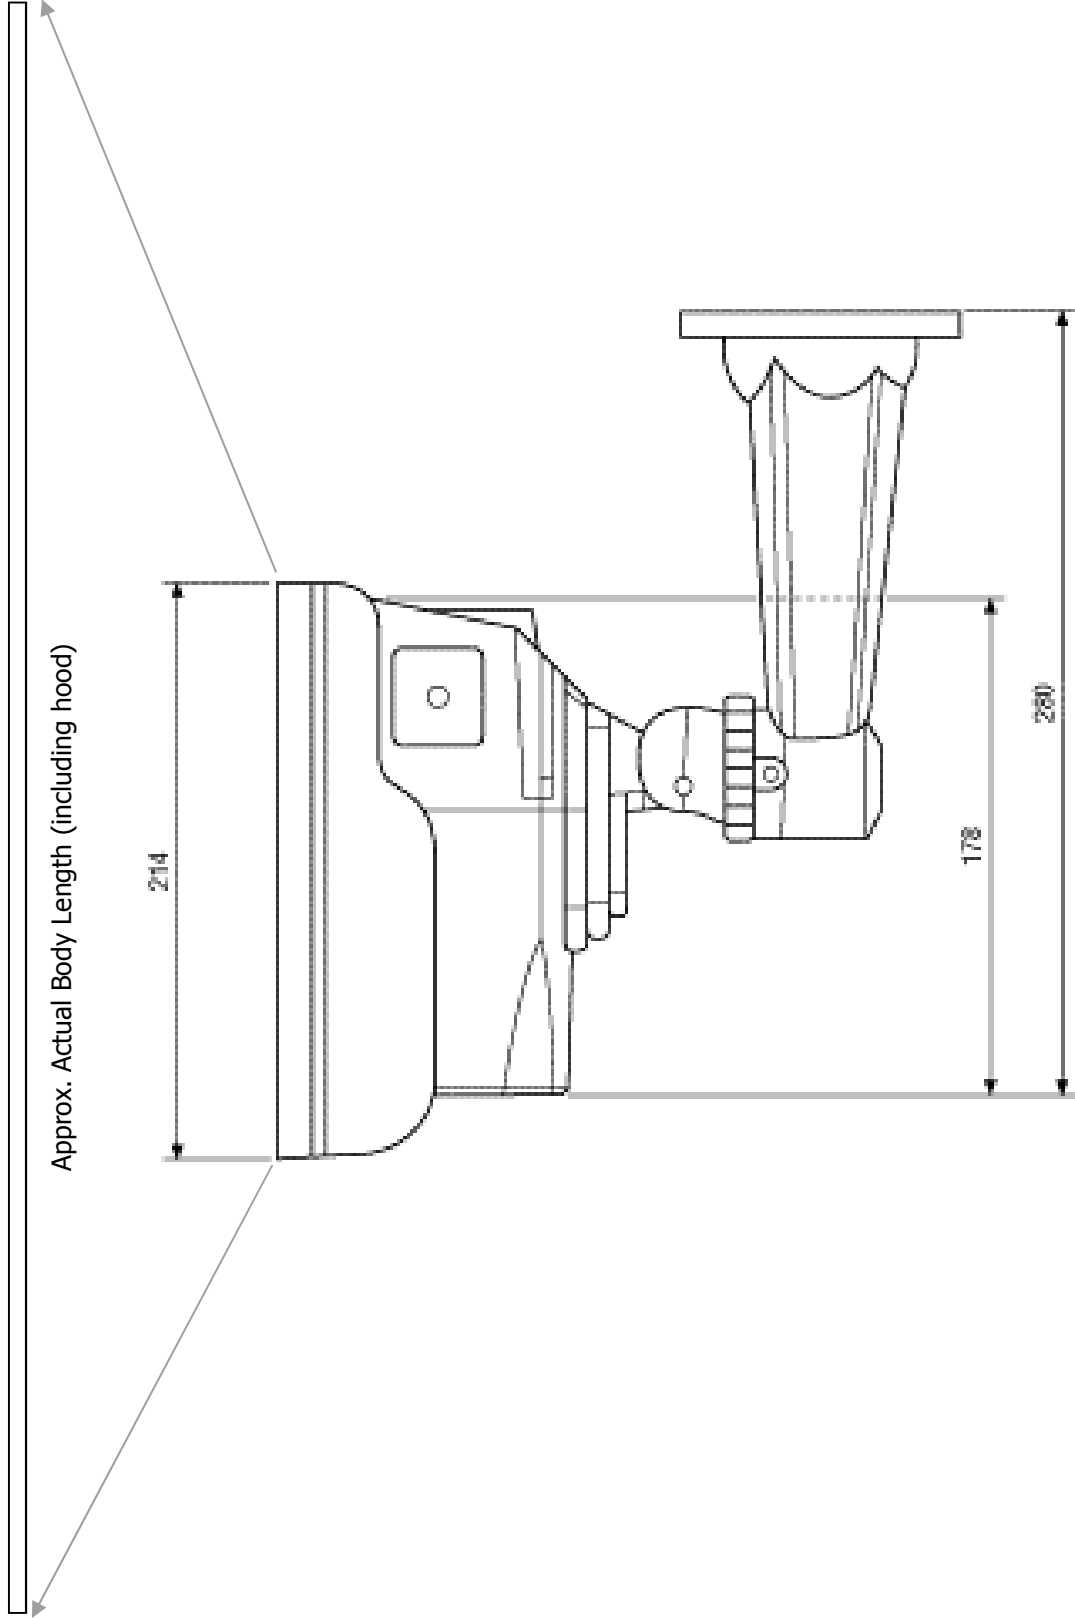

Options:

- ◆ 3.5mm to 16mm Standard (70° to 17° horizontal viewing angle).
- ◆ 6mm to 50mm Narrow Lens Angle Version (43° to 5.5° horizontal viewing angle).

OWL SECURITY SERVICES LTD

30c Cowbridge Road Pontyclun Glamorgan CF72 9EE

Tel 01443 224695

Fax 01443 238600

Dimensions in mm.